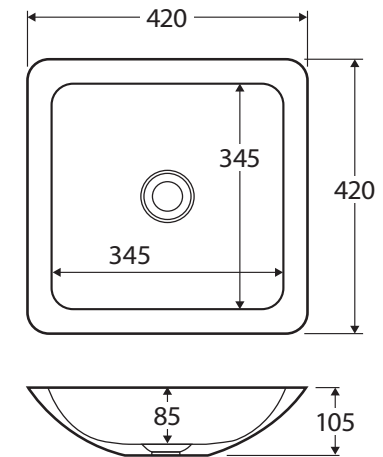

Classique 420 ABOVE COUNTER BASIN

Features

- Cast stone solid surface
- No tap hole or overflow
- Requires 32 mm waste without overflow (not included)
- Capacity: 6 litres
- Weight: 8.5kg

Available in

Matte White
CSB02

We aim to ensure that specifications are correct at the time of publication. All measurements are shown in millimetres. Always use measurements of actual product received for final specification as the technical drawing may contain differences. Due to printing limitations, physical colour may vary from the image shown. Fienza reserves the right to make modifications without prior notice.