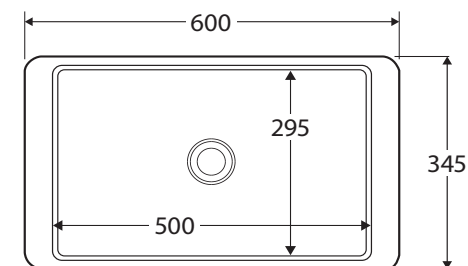

Classique 600

ABOVE COUNTER BASIN

Features

- Cast stone solid surface
- No tap hole or overflow
- Requires 32 mm waste without overflow (not included)
- Capacity: 9 litres
- Weight: 10.5kg

Available in

Matte White
CSB03

We aim to ensure that specifications are correct at the time of publication. All measurements are shown in millimetres. Always use measurements of actual product received for final specification as the technical drawing may contain differences. Due to printing limitations, physical colour may vary from the image shown. Fienza reserves the right to make modifications without prior notice.