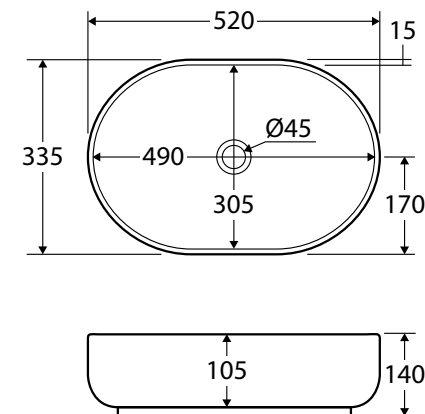

Eden

ABOVE COUNTER BASIN

Features

- Designed to match the 'Eden Bath (FR32-1550 / FR32-1750)'
- 15mm soft curved top edge
- Bottom rim for easy cleaning
- Recessed waste hole to suit Flat ceramic waste caps.
- Matching ceramic Flat & Dome cap pop-up wastes available
- Vitreous china
- No tap hole or overflow
- Requires 32 mm non-overflow waste (not included)
- Capacity: 11.2 litres
- Weight: 8 kg

We aim to ensure that specifications are correct at the time of publication. All measurements are shown in millimetres. For ceramic products, please allow +/- 10 mm tolerance for manufacturing variance. Always use measurements of actual product received for final specification as the technical drawing may contain differences. Due to printing limitations, physical colour may vary from the image shown. Fienza reserves the right to make modifications without prior notice.