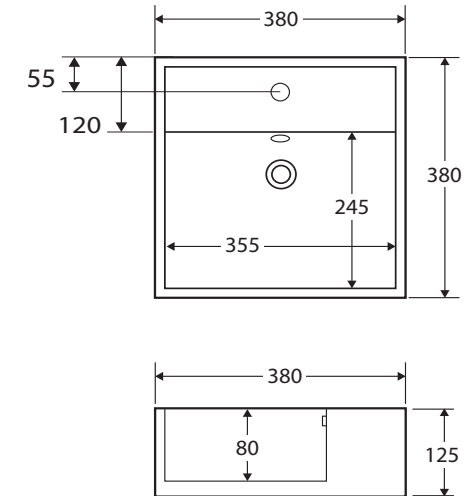

Helen Junior

ABOVE COUNTER BASIN

Features

- Vitreous china
- Glazed on the back side
- One tap hole with overflow
- Requires 32 mm overflow waste (not included)
- Not suitable to have mirror installed directly behind basin (bolt holes visible on back side)
- Can be wall mounted (bolts included)
- Capacity: 6 litres

We aim to ensure that specifications are correct at the time of publication. All measurements are shown in millimetres. For ceramic products, please allow +/- 10 mm tolerance for manufacturing variance. Always use measurements of actual product received for final specification as the technical drawing may contain differences. Due to printing limitations, physical colour may vary from the image shown. Fienza reserves the right to make modifications without prior notice.