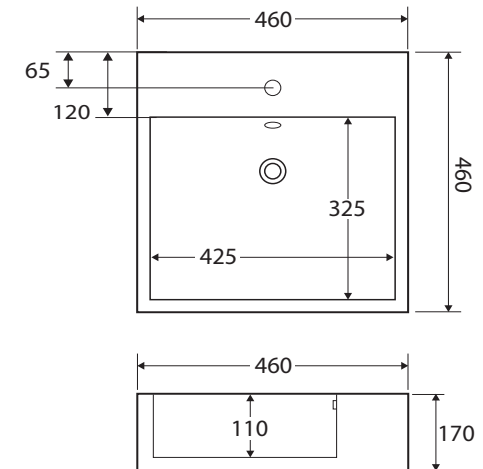

Helen

ABOVE COUNTER BASIN

Features

- Vitreous china
- Glazed on the back side
- One tap hole with overflow
- Requires 32 mm overflow waste (not included)
- Capacity: 10 litres

Please note: This basin is not compatible with Fienza stone tops or vanity units.

We aim to ensure that specifications are correct at the time of publication. All measurements are shown in millimetres. For ceramic products, please allow +/- 10 mm tolerance for manufacturing variance. Always use measurements of actual product received for final specification as the technical drawing may contain differences. Due to printing limitations, physical colour may vary from the image shown. Fienza reserves the right to make modifications without prior notice.