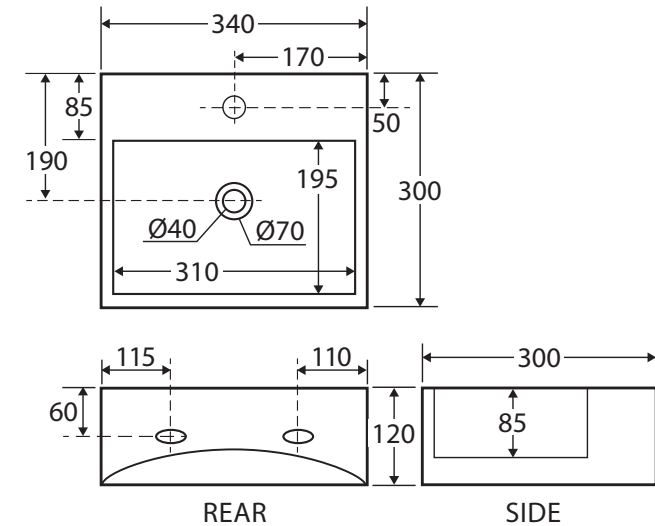

## ABOVE COUNTER BASIN

### Features

- Vitreous china
- Bolt holes on back side
- One tap hole, no overflow
- Requires 32 mm non-overflow waste (not included)
- Capacity: 4 litres

**Please note:** This basin is not compatible with Fienza stone tops or vanity units. Bolt holes visible on back side, avoid installing mirror directly behind basin.

We aim to ensure that specifications are correct at the time of publication. All measurements are shown in millimetres. For ceramic products, please allow +/- 10 mm tolerance for manufacturing variance. Always use measurements of actual product received for final specification as the technical drawing may contain differences. Due to printing limitations, physical colour may vary from the image shown. Fienza reserves the right to make modifications without prior notice.