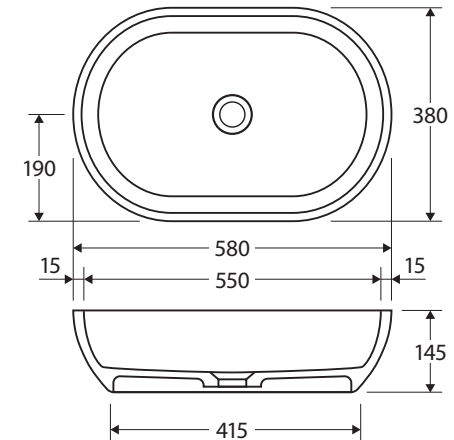

## ABOVE COUNTER BASIN

### Features

- Cast stone solid surface
- No tap hole or overflow
- Requires 32 mm waste without overflow (not included)
- Capacity: 14 litres
- Weight: 10kg

We aim to ensure that specifications are correct at the time of publication. All measurements are shown in millimetres. Always use measurements of actual product received for final specification as the technical drawing may contain differences. Due to printing limitations, physical colour may vary from the image shown. Fienza reserves the right to make modifications without prior notice.