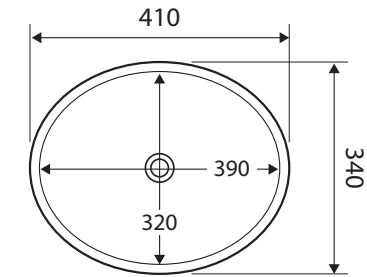

Paola

ABOVE COUNTER BASIN

Features

- Vitreous china
- No tap hole or overflow
- Requires 32 mm waste without overflow (not included)
- Capacity: 6 litres

Available in

Gloss White
RB3078

Cleaning & Care

- Wipe with a clean, soft cloth and mild soapy water or non-abrasive bathroom cleaner. Test in an inconspicuous area before cleaning the whole basin.
- Avoid placing hot objects, such as hair straighteners, on any surface as these will cause discolouration and marking.
- Spills of hair dye, after-shave lotion, nail polish and remover, aerosol spray and other harsh chemicals should be removed immediately to prevent damage and discolouration. Clean immediately with mild soapy water using a clean, soft cloth.

We aim to ensure that specifications are correct at the time of publication. All measurements are shown in millimetres. For ceramic products, please allow +/- 10 mm tolerance for manufacturing variance. Always use measurements of actual product received for final specification as the technical drawing may contain differences. Due to printing limitations, physical colour may vary from the image shown. Fienza reserves the right to make modifications without prior notice.