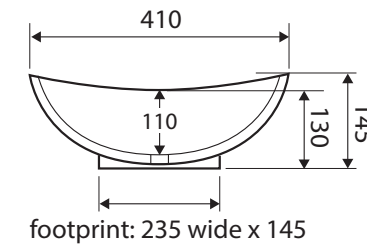

Paola

ABOVE COUNTER BASIN

Features

- Vitreous china
- No tap hole or overflow
- Requires 32 mm waste without overflow (not included)
- Capacity: 6 litres

Available in

Gloss White
RB3078

Cleaning & Care

- Wipe with a clean, soft cloth and mild soapy water or non-abrasive bathroom cleaner. Test in an inconspicuous area before cleaning the whole basin.
- Avoid placing hot objects, such as hair straighteners, on any surface as these will cause discolouration and marking.
- Spills of hair dye, after-shave lotion, nail polish and remover, aerosol spray and other harsh chemicals should be removed immediately to prevent damage and discolouration. Clean immediately with mild soapy water using a clean, soft cloth.

We aim to ensure that specifications are correct at the time of publication. All measurements are shown in millimetres. For ceramic products, please allow +/- 10 mm tolerance for manufacturing variance. Always use measurements of actual product received for final specification as the technical drawing may contain differences. Due to printing limitations, physical colour may vary from the image shown. Fienza reserves the right to make modifications without prior notice.