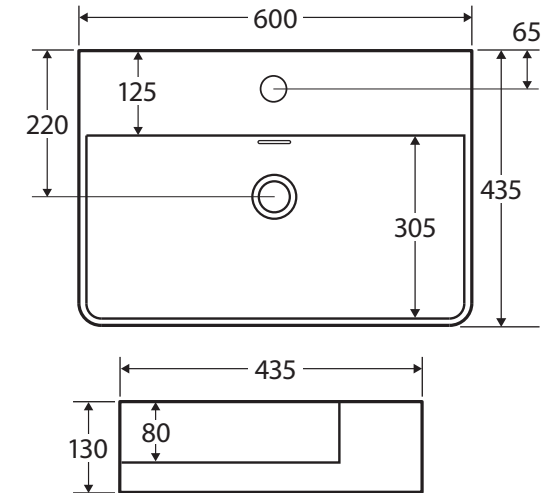

### Features

- Gloss white finish
- Vitreous china
- Glazed on the back side
- Available with 1 tap hole or 3 tap holes
- Requires 32 mm waste with overflow (not included)
- Capacity: 5.5 litres

We aim to ensure that specifications are correct at the time of publication. All measurements are shown in millimetres. For ceramic products, please allow +/- 10 mm tolerance for manufacturing variance. Always use measurements of actual product received for final specification as the technical drawing may contain differences. Due to printing limitations, physical colour may vary from the image shown. Fienza reserves the right to make modifications without prior notice.