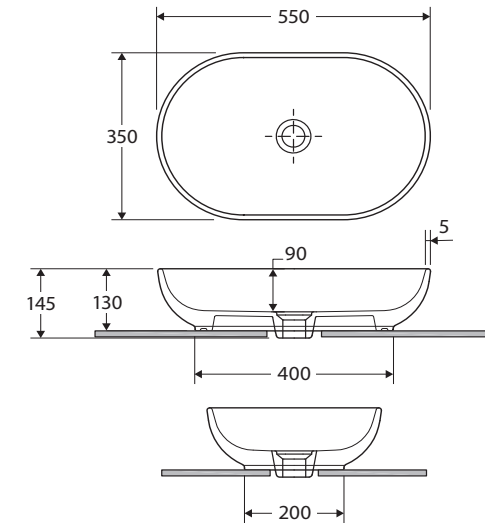

# RAK Feeling Oval ABOVE COUNTER BASIN

## Features

- 5 mm slim edge
- Vitreous china
- No tap hole or overflow
- Requires 32 mm non-overflow waste (not included; only compatible with WAS72/WAS72MB/WAS72BN/WAS72GM/WAS72CO/WAS72UB wastes)
- Capacity: 8.5 litres
- Weight: 9kg

We aim to ensure that specifications are correct at the time of publication. All measurements are shown in millimetres. For ceramic products, please allow +/- 10 mm tolerance for manufacturing variance. Always use measurements of actual product received for final specification as the technical drawing may contain differences. Due to printing limitations, physical colour may vary from the image shown. Fienza reserves the right to make modifications without prior notice.