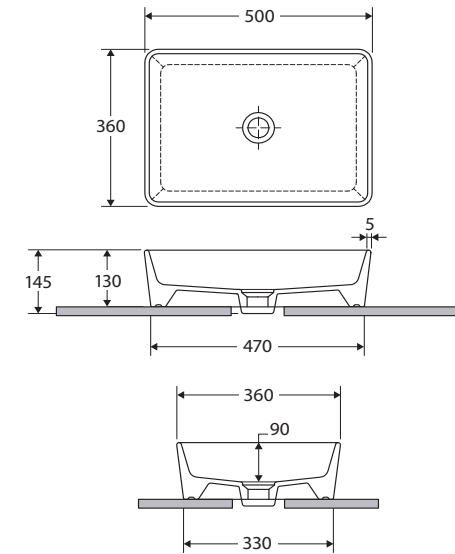

# RAK Feeling Rectangular ABOVE COUNTER BASIN

## Features

- 5 mm slim edge
- Vitreous china
- No tap hole or overflow
- Requires 32 mm non-overflow waste (not included; only compatible with WAS72 metal cap wastes)
- Capacity: 10.7 litres
- Weight: 11kg

We aim to ensure that specifications are correct at the time of publication. All measurements are shown in millimetres. For ceramic products, please allow +/- 10 mm tolerance for manufacturing variance. Always use measurements of actual product received for final specification as the technical drawing may contain differences. Due to printing limitations, physical colour may vary from the image shown. Fienza reserves the right to make modifications without prior notice.