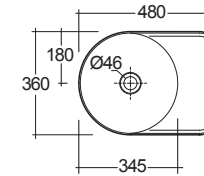

RAK Valet Round ABOVE COUNTER BASIN

Features

- Slim edge
- Vitreous china
- No tap hole or overflow
- Integrated shelf and raised lip to help keep the basin/vanity top clean
- Requires 32 mm non-overflow waste (not included; only compatible with WAS72 metal cap wastes)
- Weight: 10kg

RAK
CERAMICS

Made in UAE

Available in

Alpine Gloss White
RKB480

Matte White
RKB480MW

Cleaning & Care

- Wipe with a clean, soft cloth and mild soapy water or non-abrasive bathroom cleaner. Test in an inconspicuous area before cleaning the whole basin.
- Avoid placing hot objects, such as hair straighteners, on any surface as these will cause discolouration and marking.
- Spills of hair dye, after-shave lotion, nail polish and remover, aerosol spray and other harsh chemicals should be removed immediately to prevent damage and discolouration. Clean immediately with mild soapy water using a clean, soft cloth.

We aim to ensure that specifications are correct at the time of publication. All measurements are shown in millimetres. For ceramic products, please allow +/- 10 mm tolerance for manufacturing variance. Always use measurements of actual product received for final specification as the technical drawing may contain differences. Due to printing limitations, physical colour may vary from the image shown. Fienza reserves the right to make modifications without prior notice.