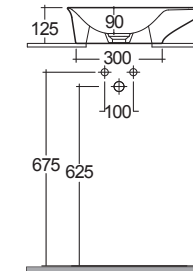

RAK Valet Round ABOVE COUNTER BASIN

Features

- Slim edge
- Vitreous china
- No tap hole or overflow
- Integrated shelf and raised lip to help keep the basin/vanity top clean
- Requires 32 mm non-overflow waste (not included; only compatible with WAS72 metal cap wastes)
- Weight: 10kg

RAK
CERAMICS

Made in UAE

Available in

Alpine Gloss White
RKB480

Matte White
RKB480MW

Cleaning & Care

- Wipe with a clean, soft cloth and mild soapy water or non-abrasive bathroom cleaner. Test in an inconspicuous area before cleaning the whole basin.
- Avoid placing hot objects, such as hair straighteners, on any surface as these will cause discolouration and marking.
- Spills of hair dye, after-shave lotion, nail polish and remover, aerosol spray and other harsh chemicals should be removed immediately to prevent damage and discolouration. Clean immediately with mild soapy water using a clean, soft cloth.

We aim to ensure that specifications are correct at the time of publication. All measurements are shown in millimetres. For ceramic products, please allow +/- 10 mm tolerance for manufacturing variance. Always use measurements of actual product received for final specification as the technical drawing may contain differences. Due to printing limitations, physical colour may vary from the image shown. Fienza reserves the right to make modifications without prior notice.