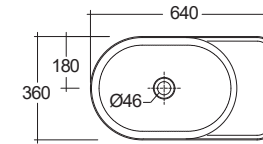

RAK Valet Oval ABOVE COUNTER BASIN

Features

- Slim edge
- Vitreous china
- No tap hole or overflow
- Integrated shelf and raised lip to help keep the basin/vanity top clean
- Requires 32 mm non-overflow waste (not included; only compatible with WAS72 metal cap wastes)
- Weight: 12kg

RAK
CERAMICS

Made in UAE

Available in

Alpine Gloss White
RKB640

Matte White
RKB640MW

Cleaning & Care

- Wipe with a clean, soft cloth and mild soapy water or non-abrasive bathroom cleaner. Test in an inconspicuous area before cleaning the whole basin.
- Avoid placing hot objects, such as hair straighteners, on any surface as these will cause discolouration and marking.
- Spills of hair dye, after-shave lotion, nail polish and remover, aerosol spray and other harsh chemicals should be removed immediately to prevent damage and discolouration. Clean immediately with mild soapy water using a clean, soft cloth.

We aim to ensure that specifications are correct at the time of publication. All measurements are shown in millimetres. For ceramic products, please allow +/- 10 mm tolerance for manufacturing variance. Always use measurements of actual product received for final specification as the technical drawing may contain differences. Due to printing limitations, physical colour may vary from the image shown. Fienza reserves the right to make modifications without prior notice.