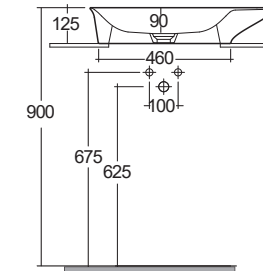

RAK Valet Oval ABOVE COUNTER BASIN

Features

- Slim edge
- Vitreous china
- No tap hole or overflow
- Integrated shelf and raised lip to help keep the basin/vanity top clean
- Requires 32 mm non-overflow waste (not included; only compatible with WAS72 metal cap wastes)
- Weight: 12kg

RAK
CERAMICS

Made in UAE

Available in

Alpine Gloss White
RKB640

Matte White
RKB640MW

Cleaning & Care

- Wipe with a clean, soft cloth and mild soapy water or non-abrasive bathroom cleaner. Test in an inconspicuous area before cleaning the whole basin.
- Avoid placing hot objects, such as hair straighteners, on any surface as these will cause discolouration and marking.
- Spills of hair dye, after-shave lotion, nail polish and remover, aerosol spray and other harsh chemicals should be removed immediately to prevent damage and discolouration. Clean immediately with mild soapy water using a clean, soft cloth.

We aim to ensure that specifications are correct at the time of publication. All measurements are shown in millimetres. For ceramic products, please allow +/- 10 mm tolerance for manufacturing variance. Always use measurements of actual product received for final specification as the technical drawing may contain differences. Due to printing limitations, physical colour may vary from the image shown. Fienza reserves the right to make modifications without prior notice.