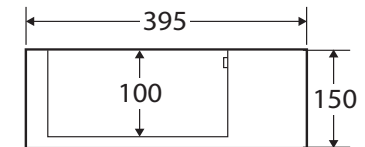

### Features

- Gloss white finish
- Vitreous china
- Glazed on the back side
- Requires 32 mm overflow waste (not included)
- Capacity: 5L

We aim to ensure that specifications are correct at the time of publication. All measurements are shown in millimetres. For ceramic products, please allow +/- 10 mm tolerance for manufacturing variance. Always use measurements of actual product received for final specification as the technical drawing may contain differences. Due to printing limitations, physical colour may vary from the image shown. Fienza reserves the right to make modifications without prior notice.