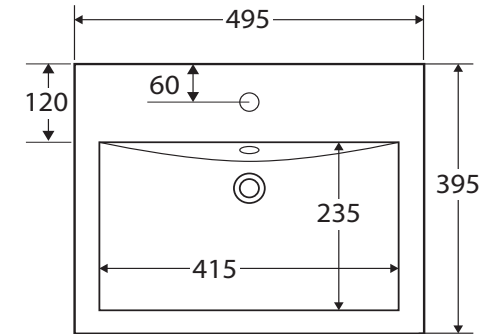

### Features

- Gloss white finish
- Vitreous china
- Glazed on the back side
- Requires 32 mm overflow waste (not included)
- Capacity: 5L

We aim to ensure that specifications are correct at the time of publication. All measurements are shown in millimetres. For ceramic products, please allow +/- 10 mm tolerance for manufacturing variance. Always use measurements of actual product received for final specification as the technical drawing may contain differences. Due to printing limitations, physical colour may vary from the image shown. Fienza reserves the right to make modifications without prior notice.