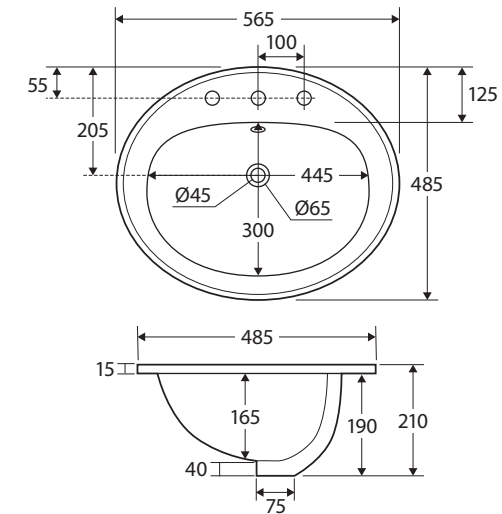

## FULLY-INSET BASIN

### Features

- Vitreous china
- One or three tap holes, with overflow
- Requires 32 mm waste with overflow (not included)
- Capacity: 5.5 litres

**Please note:** Due to the nature of ceramic as a material, small variations in size and shape do occur. Ensure that the measurements of the purchased basin are checked physically BEFORE cutting any counter-top. Specification drawings are a guide only. Fienza will not be held liable for any errors made by external parties when cutting counter-tops.

### Available in

1 Tap Hole  
**RB506A**

3 Tap Holes  
**RB506A-3**

We aim to ensure that specifications are correct at the time of publication. All measurements are shown in millimetres. For ceramic products, please allow +/- 10 mm tolerance for manufacturing variance. Always use measurements of actual product received for final specification as the technical drawing may contain differences. Due to printing limitations, physical colour may vary from the image shown. Fienza reserves the right to make modifications without prior notice.