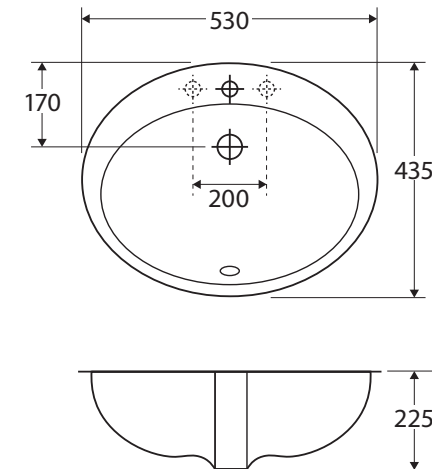

## FULLY-INSET BASIN

### Features

- Gloss ivory finish
- Vitreous china
- Requires 32 mm waste with overflow (not included)
- Capacity: 4.5 litres
- Chrome overflow ring available separately: **OVERFLOW**

**Please note:** Due to the nature of ceramic as a material, small variations in size and shape do occur. Ensure that the measurements of the purchased basin are checked physically BEFORE cutting any counter-top. Specification drawings are a guide only. Fienza will not be held liable for any errors made by external parties when cutting counter-tops.

We aim to ensure that specifications are correct at the time of publication. All measurements are shown in millimetres. For ceramic products, please allow +/- 10 mm tolerance for manufacturing variance. Always use measurements of actual product received for final specification as the technical drawing may contain differences. Due to printing limitations, physical colour may vary from the image shown. Fienza reserves the right to make modifications without prior notice.