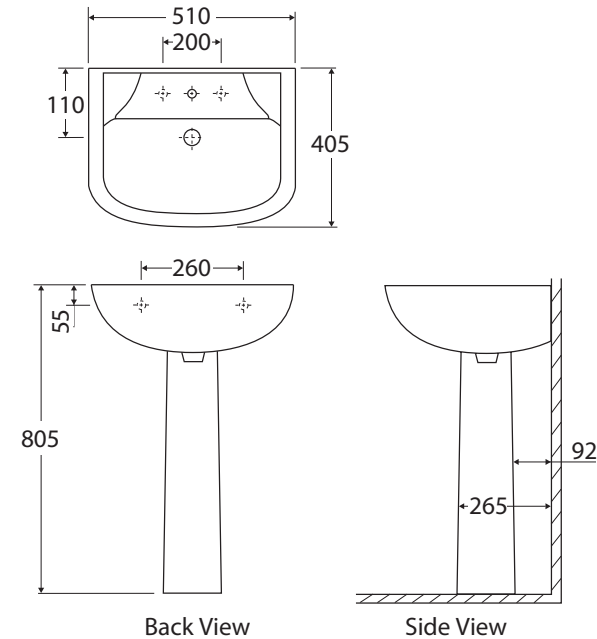

RAK Lara PEDESTAL BASIN

Features

- Vitreous china
- Two-piece assembly
- One or three tap holes, with overflow
- Requires 32 mm waste with overflow (not included)
- Capacity: 3.5 litres; weight: 23kg
- Chrome overflow ring available separately: **OVERFLOW**

Available in

Gloss White
1 Tap Hole
610131W

Gloss White
3 Tap Holes
610133W

Cleaning & Care

- Wipe with a clean, soft cloth and mild soapy water or non-abrasive bathroom cleaner. Test in an inconspicuous area before cleaning the whole basin.
- Avoid placing hot objects, such as hair straighteners, on any surface as these will cause discolouration and marking.
- Spills of hair dye, after-shave lotion, nail polish and remover, aerosol spray and other harsh chemicals should be removed immediately to prevent damage and discolouration. Clean immediately with mild soapy water using a clean, soft cloth.

We aim to ensure that specifications are correct at the time of publication. All measurements are shown in millimetres. For ceramic products, please allow +/- 10 mm tolerance for manufacturing variance. Always use measurements of actual product received for final specification as the technical drawing may contain differences. Due to printing limitations, physical colour may vary from the image shown. Fienza reserves the right to make modifications without prior notice.