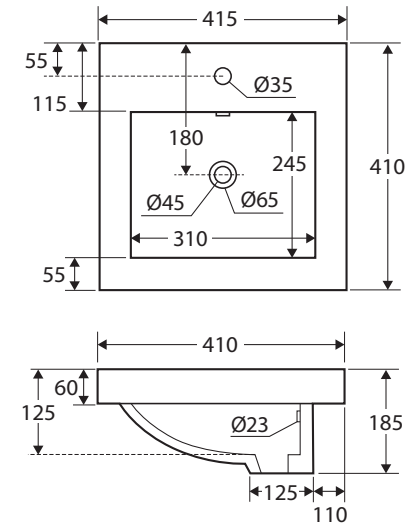

Alison

SEMI-INSET BASIN

Features

- Vitreous china
- One tap hole with overflow
- Requires 32 mm waste with overflow (not included)
- Not suitable for drilling 3 tap holes
- Capacity: 5 litres

Please note: Due to the nature of ceramic as a material, small variations in size and shape do occur. Ensure that the measurements of the purchased basin are checked physically BEFORE cutting any counter-top. Specification drawings are a guide only. Fienza will not be held liable for any errors made by external parties when cutting counter-tops.

We aim to ensure that specifications are correct at the time of publication. All measurements are shown in millimetres. For ceramic products, please allow +/- 10 mm tolerance for manufacturing variance. Always use measurements of actual product received for final specification as the technical drawing may contain differences. Due to printing limitations, physical colour may vary from the image shown. Fienza reserves the right to make modifications without prior notice.