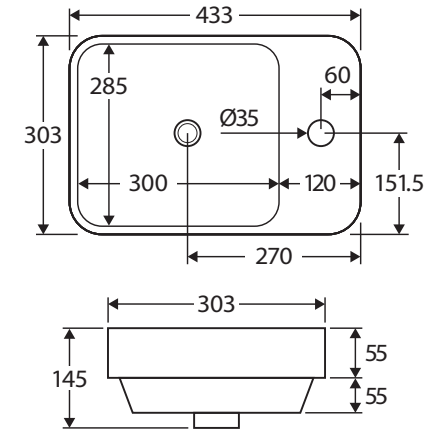

Petra Mini

SEMI-INSET BASIN

Features

- Vitreous china
- One tap hole with overflow
- Chrome overflow ring included
- Requires 32mm waste with overflow (not included)
- Capacity: 4.5 litres

Please note: Due to the nature of ceramic as a material, small variations in size and shape do occur. Ensure that the measurements of the purchased basin are checked physically BEFORE cutting any counter-top. Specification drawings are a guide only. Fienza will not be held liable for any errors made by external parties when cutting counter-tops.

We aim to ensure that specifications are correct at the time of publication. All measurements are shown in millimetres. For ceramic products, please allow +/- 10 mm tolerance for manufacturing variance. Always use measurements of actual product received for final specification as the technical drawing may contain differences. Due to printing limitations, physical colour may vary from the image shown. Fienza reserves the right to make modifications without prior notice.