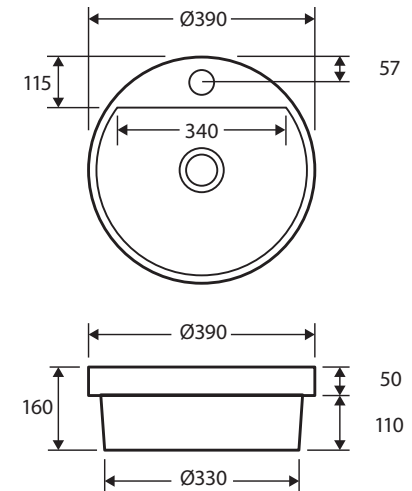

Reba

SEMI-INSET BASIN WITH TAP HOLE

Features

- Vitreous china
- One tap hole with overflow
- Chrome overflow ring included
- Requires 32 mm waste with overflow (not included)

Please note: Due to the nature of ceramic as a material, small variations in size and shape do occur. Ensure that the measurements of the purchased basin are checked physically BEFORE cutting any counter-top. Specification drawings are a guide only. Fienza will not be held liable for any errors made by external parties when cutting counter-tops.

We aim to ensure that specifications are correct at the time of publication. All measurements are shown in millimetres. For ceramic products, please allow +/- 10 mm tolerance for manufacturing variance. Always use measurements of actual product received for final specification as the technical drawing may contain differences. Due to printing limitations, physical colour may vary from the image shown. Fienza reserves the right to make modifications without prior notice.