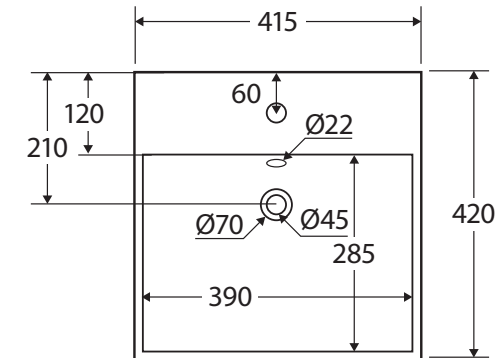

## SEMI-RECESSED BASIN

### Features

- Vitreous china
- Glazed on the back side
- One tap hole with overflow
- Requires 32 mm waste with overflow (not included)
- Capacity: 7 litres

**Please note:** Due to the nature of ceramic as a material, small variations in size and shape do occur. Ensure that the measurements of the purchased basin are checked physically BEFORE cutting any counter-top. Specification drawings are a guide only. Fienza will not be held liable for any errors made by external parties when cutting counter-tops.

We aim to ensure that specifications are correct at the time of publication. All measurements are shown in millimetres. For ceramic products, please allow +/- 10 mm tolerance for manufacturing variance. Always use measurements of actual product received for final specification as the technical drawing may contain differences. Due to printing limitations, physical colour may vary from the image shown. Fienza reserves the right to make modifications without prior notice.