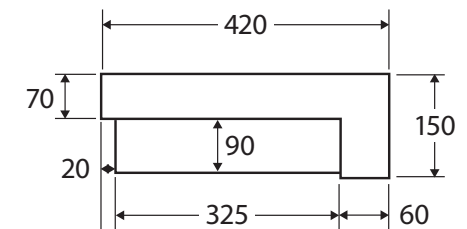

## SEMI-RECESSED BASIN

### Features

- Vitreous china
- Glazed on the back side
- One tap hole with overflow
- Requires 32 mm waste with overflow (not included)
- Capacity: 7 litres

**Please note:** Due to the nature of ceramic as a material, small variations in size and shape do occur. Ensure that the measurements of the purchased basin are checked physically BEFORE cutting any counter-top. Specification drawings are a guide only. Fienza will not be held liable for any errors made by external parties when cutting counter-tops.

We aim to ensure that specifications are correct at the time of publication. All measurements are shown in millimetres. For ceramic products, please allow +/- 10 mm tolerance for manufacturing variance. Always use measurements of actual product received for final specification as the technical drawing may contain differences. Due to printing limitations, physical colour may vary from the image shown. Fienza reserves the right to make modifications without prior notice.