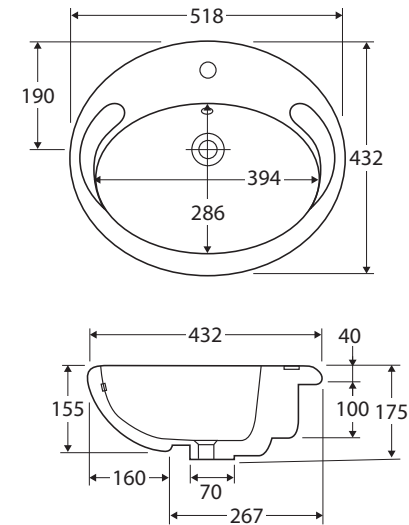

Micki

SEMI-RECESSED BASIN

Features

- Vitreous china
- One tap hole
- Requires 32 mm overflow waste (not included)
- Capacity: 4 litres

Please note: Due to the nature of ceramic as a material, small variations in size and shape do occur. Ensure that the measurements of the purchased basin are checked physically BEFORE cutting any counter-top. Specification drawings are a guide only. Fienza will not be held liable for any errors made by external parties when cutting counter-tops.

We aim to ensure that specifications are correct at the time of publication. All measurements are shown in millimetres. For ceramic products, please allow +/- 10 mm tolerance for manufacturing variance. Always use measurements of actual product received for final specification as the technical drawing may contain differences. Due to printing limitations, physical colour may vary from the image shown. Fienza reserves the right to make modifications without prior notice.