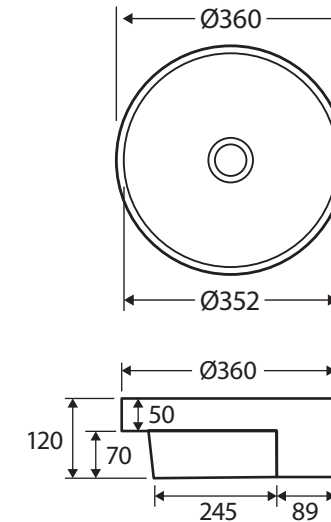

## SEMI-RECESSED BASIN, NO TAP HOLE

### Features

- Vitreous china
- No tap hole or overflow
- Requires 32 mm waste without overflow (not included)

**Please note:** Due to the nature of ceramic as a material, small variations in size and shape do occur. Ensure that the measurements of the purchased basin are checked physically BEFORE cutting any counter-top. Specification drawings are a guide only. Fienza will not be held liable for any errors made by external parties when cutting counter-tops.

We aim to ensure that specifications are correct at the time of publication. All measurements are shown in millimetres. For ceramic products, please allow +/- 10 mm tolerance for manufacturing variance. Always use measurements of actual product received for final specification as the technical drawing may contain differences. Due to printing limitations, physical colour may vary from the image shown. Fienza reserves the right to make modifications without prior notice.