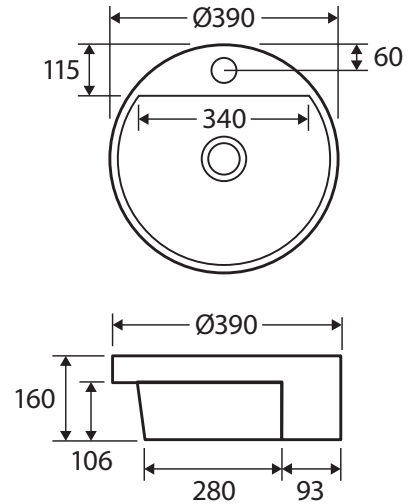

## SEMI-RECESSED BASIN, WITH TAP HOLE

### Features

- Vitreous china
- One tap hole with overflow
- Chrome overflow ring included
- Requires 32 mm overflow waste (not included)

**Please note:** Due to the nature of ceramic as a material, small variations in size and shape do occur. Ensure that the measurements of the purchased basin are checked physically BEFORE cutting any counter-top. Specification drawings are a guide only. Fienza will not be held liable for any errors made by external parties when cutting counter-tops.

We aim to ensure that specifications are correct at the time of publication. All measurements are shown in millimetres. For ceramic products, please allow +/- 10 mm tolerance for manufacturing variance. Always use measurements of actual product received for final specification as the technical drawing may contain differences. Due to printing limitations, physical colour may vary from the image shown. Fienza reserves the right to make modifications without prior notice.