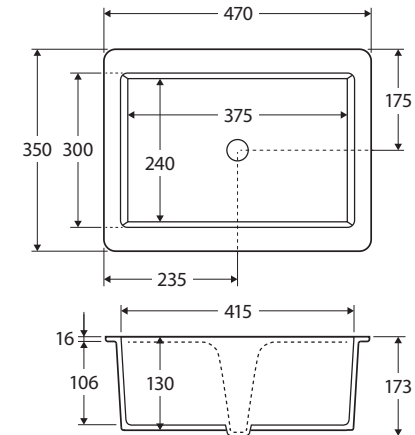

Koko

UNDERMOUNT BASIN

Features

- Wide rectangular bowl design
- Vitreous china
- Integrated overflow with chrome ring included (matte black has matching overflow ring)
- Requires 32 mm overflow waste (not included)
- Capacity: 8 litres

We aim to ensure that specifications are correct at the time of publication. All measurements are shown in millimetres. For ceramic products, please allow +/- 10 mm tolerance for manufacturing variance. Always use measurements of actual product received for final specification as the technical drawing may contain differences. Due to printing limitations, physical colour may vary from the image shown. Fienza reserves the right to make modifications without prior notice.