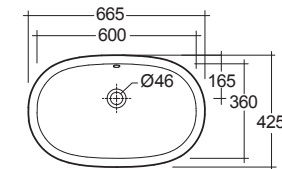

Cleaning & Care

- Wipe with a clean, soft cloth and mild soapy water or non-abrasive bathroom cleaner. Test in an inconspicuous area before cleaning the whole basin.
- Avoid placing hot objects, such as hair straighteners, on any surface as these will cause discolouration and marking.
- Spills of hair dye, after-shave lotion, nail polish and remover, aerosol spray and other harsh chemicals should be removed immediately to prevent damage and discolouration. Clean immediately with mild soapy water using a clean, soft cloth.

We aim to ensure that specifications are correct at the time of publication. All measurements are shown in millimetres. For ceramic products, please allow +/- 10 mm tolerance for manufacturing variance. Always use measurements of actual product received for final specification as the technical drawing may contain differences. Due to printing limitations, physical colour may vary from the image shown. Fienza reserves the right to make modifications without prior notice.