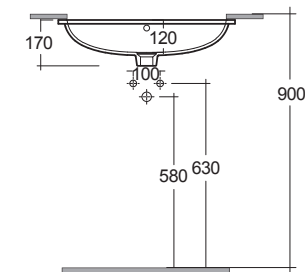

Cleaning & Care

- Wipe with a clean, soft cloth and mild soapy water or non-abrasive bathroom cleaner. Test in an inconspicuous area before cleaning the whole basin.
- Avoid placing hot objects, such as hair straighteners, on any surface as these will cause discolouration and marking.
- Spills of hair dye, after-shave lotion, nail polish and remover, aerosol spray and other harsh chemicals should be removed immediately to prevent damage and discolouration. Clean immediately with mild soapy water using a clean, soft cloth.

We aim to ensure that specifications are correct at the time of publication. All measurements are shown in millimetres. For ceramic products, please allow +/- 10 mm tolerance for manufacturing variance. Always use measurements of actual product received for final specification as the technical drawing may contain differences. Due to printing limitations, physical colour may vary from the image shown. Fienza reserves the right to make modifications without prior notice.