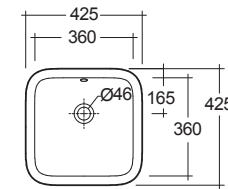

# RAK Variant Square UNDERMOUNT BASIN

## Features

- Alpine gloss white finish
- Vitreous china
- Built-in overflow
- Requires 32 mm non-overflow waste (not included; only compatible with WAS72 metal cap wastes)
- Weight: 5.3kg

**Please note:** Due to the nature of ceramic as a material, small variations in size and shape do occur. Ensure that the measurements of the purchased basin are checked physically BEFORE cutting any counter-top. Specification drawings are a guide only. Fienza will not be held liable for any errors made by external parties when cutting counter-tops.

We aim to ensure that specifications are correct at the time of publication. All measurements are shown in millimetres. For ceramic products, please allow +/- 10 mm tolerance for manufacturing variance. Always use measurements of actual product received for final specification as the technical drawing may contain differences. Due to printing limitations, physical colour may vary from the image shown. Fienza reserves the right to make modifications without prior notice.