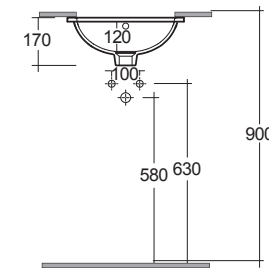

## Features

- Alpine gloss white finish
- Vitreous china
- Built-in overflow
- Requires 32 mm non-overflow waste (not included; only compatible with WAS72 metal cap wastes)
- Weight: 5.3kg

**Please note:** Due to the nature of ceramic as a material, small variations in size and shape do occur. Ensure that the measurements of the purchased basin are checked physically BEFORE cutting any counter-top. Specification drawings are a guide only. Fienza will not be held liable for any errors made by external parties when cutting counter-tops.

We aim to ensure that specifications are correct at the time of publication. All measurements are shown in millimetres. For ceramic products, please allow +/- 10 mm tolerance for manufacturing variance. Always use measurements of actual product received for final specification as the technical drawing may contain differences. Due to printing limitations, physical colour may vary from the image shown. Fienza reserves the right to make modifications without prior notice.