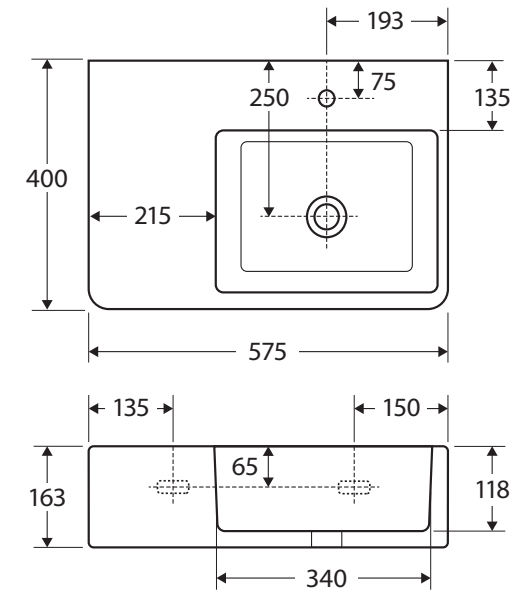

Delta Care

RIGHT-HAND WALL-HUNG BASIN

Features

- Can be installed for AS1428.1 Accessible compliance
- Ideal for small bathrooms or powder rooms
- Vitreous china
- One tap hole, with overflow
- Requires 32 mm waste with overflow (not included)
- Wall mounting bolts included
- Capacity: 5.3 litres; weight: 22kg

We aim to ensure that specifications are correct at the time of publication. All measurements are shown in millimetres. For ceramic products, please allow +/- 10 mm tolerance for manufacturing variance. Always use measurements of actual product received for final specification as the technical drawing may contain differences. Due to printing limitations, physical colour may vary from the image shown. Fienza reserves the right to make modifications without prior notice.