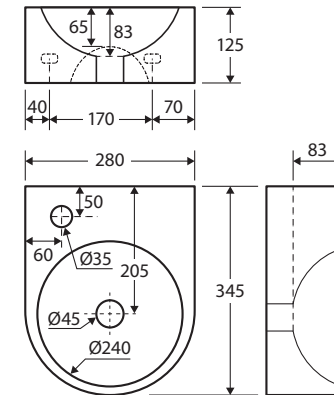

## Features

- Vitreous china
- One tap hole
- Requires 32 mm overflow waste (not included)
- Chrome overflow ring and wall mounting bolts included
- Capacity: 1.1 litres

We aim to ensure that specifications are correct at the time of publication. All measurements are shown in millimetres. For ceramic products, please allow +/- 10 mm tolerance for manufacturing variance. Always use measurements of actual product received for final specification as the technical drawing may contain differences. Due to printing limitations, physical colour may vary from the image shown. Fienza reserves the right to make modifications without prior notice.