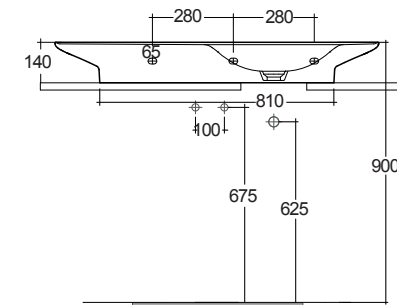

RAK Valet Right-Hand WALL HUNG BASIN

Features

- Vitreous china
- No tap hole or overflow
- Integrated shelf and raised lip to help keep the basin clean
- Requires 32 mm non-overflow waste (not included; only compatible with WAS72 metal cap wastes)
- Weight: 34kg

RAK
CERAMICS

Made in UAE

Available in

Alpine Gloss White
RKB1130R

Matte White
RKB1130RMW

Cleaning & Care

- Wipe with a clean, soft cloth and mild soapy water or non-abrasive bathroom cleaner. Test in an inconspicuous area before cleaning the whole basin.
- Avoid placing hot objects, such as hair straighteners, on any surface as these will cause discolouration and marking.
- Spills of hair dye, after-shave lotion, nail polish and remover, aerosol spray and other harsh chemicals should be removed immediately to prevent damage and discolouration. Clean immediately with mild soapy water using a clean, soft cloth.

We aim to ensure that specifications are correct at the time of publication. All measurements are shown in millimetres. For ceramic products, please allow +/- 10 mm tolerance for manufacturing variance. Always use measurements of actual product received for final specification as the technical drawing may contain differences. Due to printing limitations, physical colour may vary from the image shown. Fienza reserves the right to make modifications without prior notice.