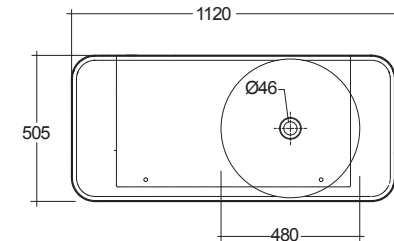

RAK Valet Right-Hand WALL HUNG BASIN

Features

- Vitreous china
- No tap hole or overflow
- Integrated shelf and raised lip to help keep the basin clean
- Requires 32 mm non-overflow waste (not included; only compatible with WAS72 metal cap wastes)
- Weight: 34kg

RAK
CERAMICS

Made in UAE

Available in

Alpine Gloss White
RKB1130R

Matte White
RKB1130RMW

Cleaning & Care

- Wipe with a clean, soft cloth and mild soapy water or non-abrasive bathroom cleaner. Test in an inconspicuous area before cleaning the whole basin.
- Avoid placing hot objects, such as hair straighteners, on any surface as these will cause discolouration and marking.
- Spills of hair dye, after-shave lotion, nail polish and remover, aerosol spray and other harsh chemicals should be removed immediately to prevent damage and discolouration. Clean immediately with mild soapy water using a clean, soft cloth.

We aim to ensure that specifications are correct at the time of publication. All measurements are shown in millimetres. For ceramic products, please allow +/- 10 mm tolerance for manufacturing variance. Always use measurements of actual product received for final specification as the technical drawing may contain differences. Due to printing limitations, physical colour may vary from the image shown. Fienza reserves the right to make modifications without prior notice.