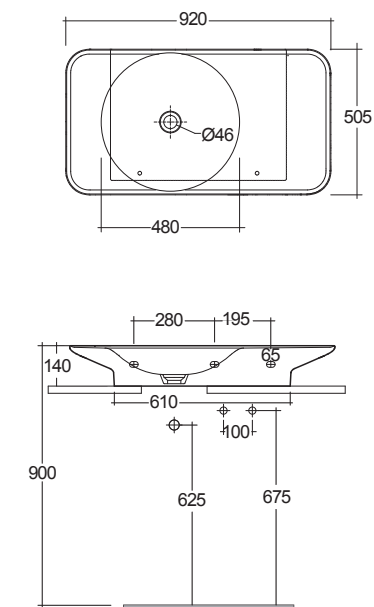

Available in

Alpine Gloss White
RKB920L

Matte White
RKB920LMW

Cleaning & Care

- Wipe with a clean, soft cloth and mild soapy water or non-abrasive bathroom cleaner. Test in an inconspicuous area before cleaning the whole basin.
- Avoid placing hot objects, such as hair straighteners, on any surface as these will cause discolouration and marking.
- Spills of hair dye, after-shave lotion, nail polish and remover, aerosol spray and other harsh chemicals should be removed immediately to prevent damage and discolouration. Clean immediately with mild soapy water using a clean, soft cloth.

We aim to ensure that specifications are correct at the time of publication. All measurements are shown in millimetres. For ceramic products, please allow +/- 10 mm tolerance for manufacturing variance. Always use measurements of actual product received for final specification as the technical drawing may contain differences. Due to printing limitations, physical colour may vary from the image shown. Fienza reserves the right to make modifications without prior notice.