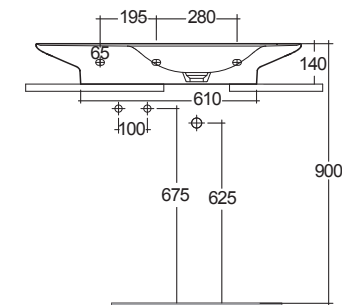

RAK Valet Right-Hand WALL HUNG BASIN

Features

- Vitreous china
- No tap hole or overflow
- Integrated shelf and raised lip to help keep the basin clean
- Requires 32 mm non-overflow waste (not included; only compatible with WAS72 metal cap wastes)
- Weight: 30kg

RAK
CERAMICS

Made in UAE

Available in

Alpine Gloss White
RKB930R

Matte White
RKB930RMW

Cleaning & Care

- Wipe with a clean, soft cloth and mild soapy water or non-abrasive bathroom cleaner. Test in an inconspicuous area before cleaning the whole basin.
- Avoid placing hot objects, such as hair straighteners, on any surface as these will cause discolouration and marking.
- Spills of hair dye, after-shave lotion, nail polish and remover, aerosol spray and other harsh chemicals should be removed immediately to prevent damage and discolouration. Clean immediately with mild soapy water using a clean, soft cloth.

We aim to ensure that specifications are correct at the time of publication. All measurements are shown in millimetres. For ceramic products, please allow +/- 10 mm tolerance for manufacturing variance. Always use measurements of actual product received for final specification as the technical drawing may contain differences. Due to printing limitations, physical colour may vary from the image shown. Fienza reserves the right to make modifications without prior notice.