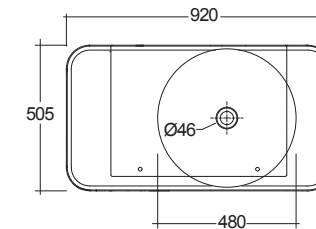

RAK Valet Right-Hand WALL HUNG BASIN

Features

- Vitreous china
- No tap hole or overflow
- Integrated shelf and raised lip to help keep the basin clean
- Requires 32 mm non-overflow waste (not included; only compatible with WAS72 metal cap wastes)
- Weight: 30kg

RAK
CERAMICS

Made in UAE

Available in

Alpine Gloss White
RKB930R

Matte White
RKB930RMW

Cleaning & Care

- Wipe with a clean, soft cloth and mild soapy water or non-abrasive bathroom cleaner. Test in an inconspicuous area before cleaning the whole basin.
- Avoid placing hot objects, such as hair straighteners, on any surface as these will cause discolouration and marking.
- Spills of hair dye, after-shave lotion, nail polish and remover, aerosol spray and other harsh chemicals should be removed immediately to prevent damage and discolouration. Clean immediately with mild soapy water using a clean, soft cloth.

We aim to ensure that specifications are correct at the time of publication. All measurements are shown in millimetres. For ceramic products, please allow +/- 10 mm tolerance for manufacturing variance. Always use measurements of actual product received for final specification as the technical drawing may contain differences. Due to printing limitations, physical colour may vary from the image shown. Fienza reserves the right to make modifications without prior notice.