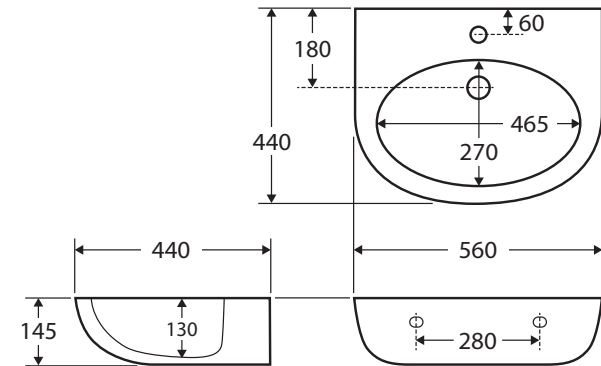

Stella Care

WALL-HUNG BASIN

Features

- Can be installed to comply with AS1428.1
- Gloss white finish
- Vitreous china
- Wall mounting bolts included
- Requires 32 mm waste with overflow (not included)
- Capacity: 6.3 litres

We aim to ensure that specifications are correct at the time of publication. All measurements are shown in millimetres. For ceramic products, please allow +/- 10 mm tolerance for manufacturing variance. Always use measurements of actual product received for final specification as the technical drawing may contain differences. Due to printing limitations, physical colour may vary from the image shown. Fienza reserves the right to make modifications without prior notice.