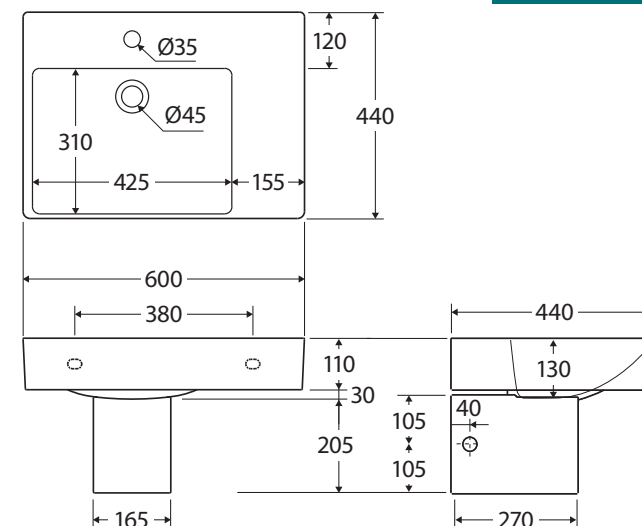

## WALL BASIN WITH SHROUD, LEFT BOWL

### Features

- Can install for AS 1428.1:2021 compliance
- Contemporary thin rim design
- Integrated shelf for extra storage space
- Shroud for concealing pipework and protecting wheelchair users
- Gloss white vitreous china
- Built-in overflow
- Requires 32 mm overflow waste (not included)
- Chrome overflow ring and wall mounting bolts included
- Capacity: 9.5L

We aim to ensure that specifications are correct at the time of publication. All measurements are shown in millimetres. For ceramic products, please allow +/- 10 mm tolerance for manufacturing variance. Always use measurements of actual product received for final specification as the technical drawing may contain differences. Due to printing limitations, physical colour may vary from the image shown. Fienza reserves the right to make modifications without prior notice.