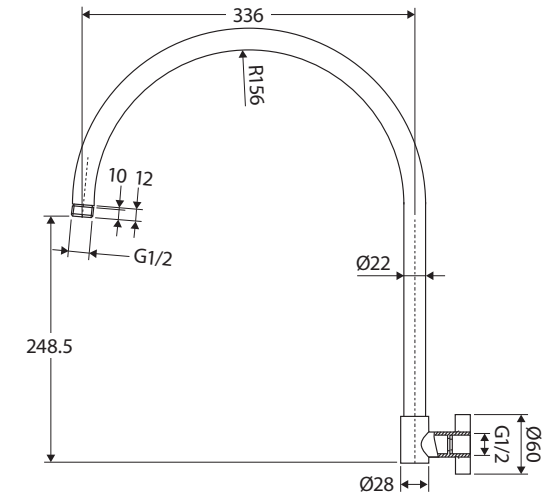

# Round Swivel GOOSENECK SHOWER ARM

## Features

- Gooseneck style
- Swivel function
- 400 mm reach (wall to spout)
- Polished chrome finish
- Made from stainless steel
- Flange included
- Female 1/2" BSP thread

We aim to ensure that specifications are correct at the time of publication. All measurements are shown in millimetres. Always use measurements of actual product received for final specification as the technical drawing may contain differences. Due to printing limitations, physical colour may vary from the image shown. Fienza reserves the right to make modifications without prior notice.