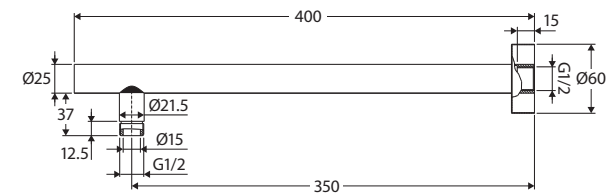

Round Straight SHOWER ARM

Features

- 335 mm reach (wall to spout)
- Polished chrome finish
- Made from stainless steel
- Flange included
- Female 1/2" BSP inlet

Available in

Chrome
422105

Cleaning & Care

- Regularly clean with mild soapy water using a microfibre cloth.
- In highly polluted or coastal locations, we recommend cleaning 2-3 times per week.
- Do not use harsh detergents, bleach, cream cleaners or citrus based cleaners. These substances are abrasive and will damage the surface.
- Do not use undue pressure and wipe in one direction only.

We aim to ensure that specifications are correct at the time of publication. All measurements are shown in millimetres. Always use measurements of actual product received for final specification as the technical drawing may contain differences. Due to printing limitations, physical colour may vary from the image shown. Fienza reserves the right to make modifications without prior notice.