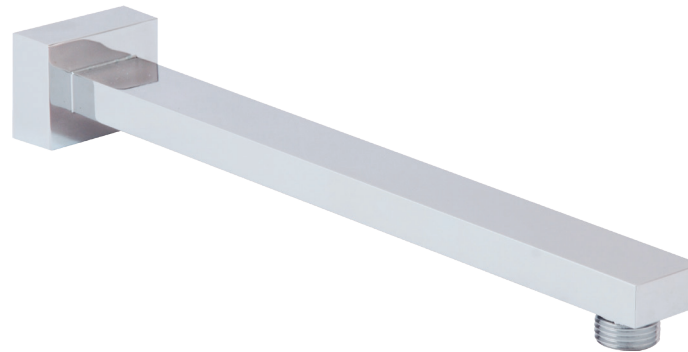

Square Straight SHOWER ARM

Features

- Thin profile
- 300 mm reach (wall to spout)
- Polished chrome finish
- Made from solid brass
- Flange attached
- Female 1/2" BSP inlet

Available in

Chrome
422107

Cleaning & Care