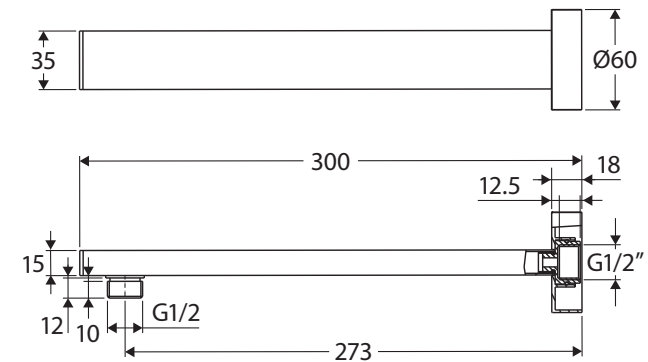

Square Straight SHOWER ARM

Features

- Thin profile
- 300 mm reach (wall to spout)
- Polished chrome finish
- Made from solid brass
- Flange attached
- Female 1/2" BSP inlet

Available in

Chrome
422107

Cleaning & Care

We aim to ensure that specifications are correct at the time of publication. All measurements are shown in millimetres. Always use measurements of actual product received for final specification as the technical drawing may contain differences. Due to printing limitations, physical colour may vary from the image shown. Fienza reserves the right to make modifications without prior notice.