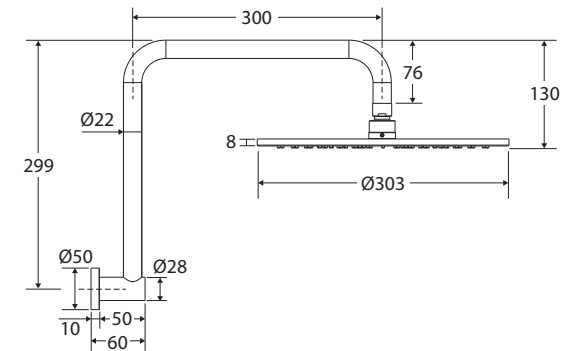

Empire Slim

GOOSENECK SHOWER ARM SET

Features

WELS 3 Star rated, 9L/min

- Thin 8 mm shower head
- Easy to clean TPR nozzles
- Brass swivel joint
- Made from lead-free stainless steel
- Flange included
- Female 1/2" BSP inlet

We aim to ensure that specifications are correct at the time of publication. All measurements are shown in millimetres. Always use measurements of actual product received for final specification as the technical drawing may contain differences. Due to printing limitations, physical colour may vary from the image shown. Fienza reserves the right to make modifications without prior notice.