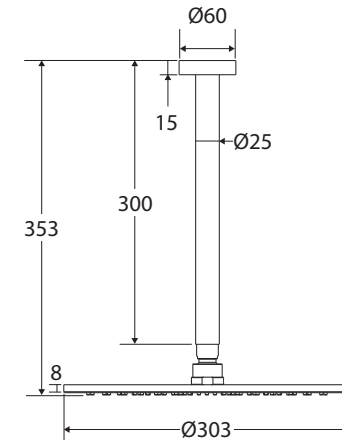

### Features

WELS 3 Star rated, 9L/min

- Thin 8 mm shower head
- Easy to clean TPR nozzles
- Brass swivel joint
- Made from lead-free stainless steel
- Flange included
- Female 1/2" BSP inlet

We aim to ensure that specifications are correct at the time of publication. All measurements are shown in millimetres. Always use measurements of actual product received for final specification as the technical drawing may contain differences. Due to printing limitations, physical colour may vary from the image shown. Fienza reserves the right to make modifications without prior notice.