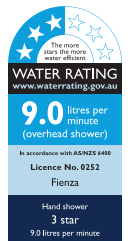

Cleaning & Care

- Regularly clean with mild soapy water using a microfibre cloth.
- In highly polluted or coastal locations, we recommend cleaning 2-3 times per week.
- Do not use harsh detergents, bleach, cream cleaners or citrus based cleaners. These substances are abrasive and will damage the surface.
- Do not use undue pressure and wipe in one direction only.