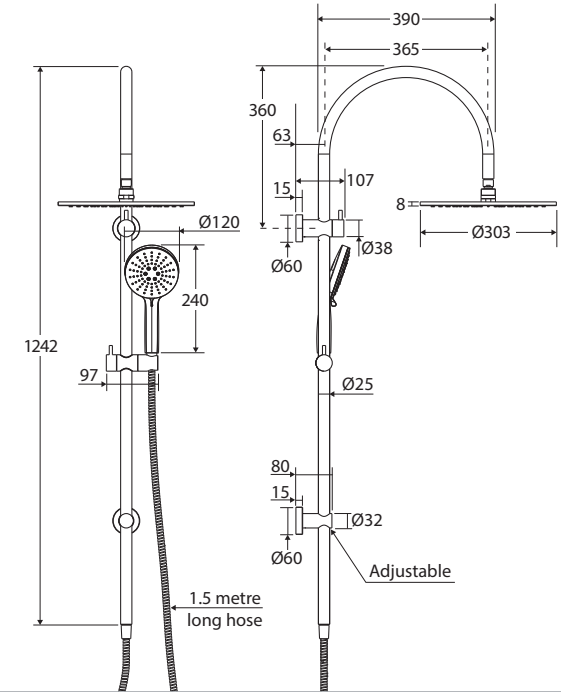

Empire Slim CURVED TWIN SHOWER

Features

WELS 3 Star rated, 9L/min (Overhead Shower)
WELS 3 Star rated, 9L/min (Handheld Shower)

Rail:

- Integrated top water inlet and diverter
- Slider to adjust height of hand shower
- Made from solid brass
- 1.5 metre flexible stainless steel hose (PVC on matte black model)

STARRY Overhead Shower (411109):

- Thin 8 mm profile
- Easy to clean TPR nozzles
- Made from stainless steel
- Brass swivel joint
- Female 1/2" BSP inlet

EMPIRE SLIM Handheld Shower Head (MSH117):

- Three water-flow settings: normal, massage or combination
- Easy to clean TPR nozzles
- Made from ABS

We aim to ensure that specifications are correct at the time of publication. All measurements are shown in millimetres. Always use measurements of actual product received for final specification as the technical drawing may contain differences. Due to printing limitations, physical colour may vary from the image shown. Fienza reserves the right to make modifications without prior notice.