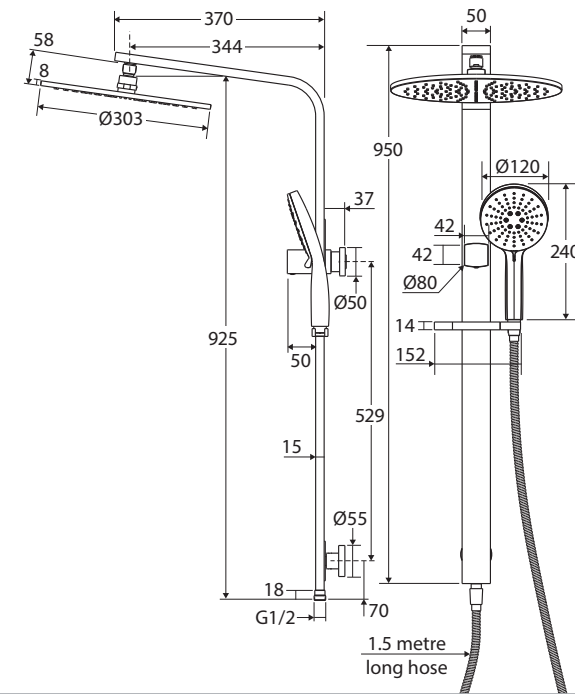

Empire Slim DELUXE TWIN SHOWER

Features

WELS 3 Star rated, 9L/min (Overhead Shower)
WELS 3 Star rated, 9L/min (Handheld Shower)

Rail:

- Integrated top water inlet and diverter
- Slider to adjust height of hand shower
- Made from solid brass
- 1.5 metre flexible stainless steel hose (PVC on matte black model)

STARRY Overhead Shower (411109):

- Thin 8 mm profile
- Easy to clean TPR nozzles
- Made from stainless steel
- Brass swivel joint
- Female 1/2" BSP inlet

EMPIRE SLIM Handheld Shower Head (MSH117):

- Three water-flow settings: normal, massage or combination
- Easy to clean TPR nozzles
- Made from ABS

We aim to ensure that specifications are correct at the time of publication. All measurements are shown in millimetres. Always use measurements of actual product received for final specification as the technical drawing may contain differences. Due to printing limitations, physical colour may vary from the image shown. Fienza reserves the right to make modifications without prior notice.