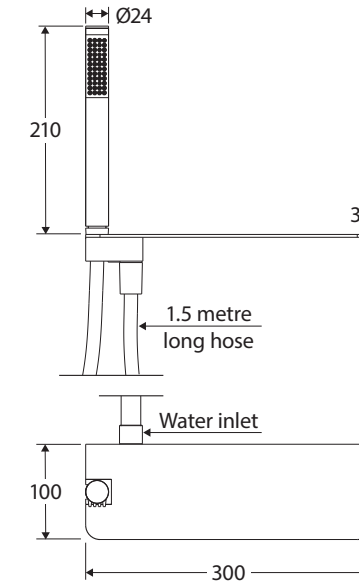

Empire HAND SHOWER WITH SHELF

Features

- Designed to complement the shower or bath
- All-in-one water inlet and mounting bracket
- Integrated shelf
- Made from stainless steel
- Hand piece is not adjustable when in holder
- 1.5 metre stainless steel flexible hose
- **WELS 3 Star rated, 9L/min**

ISABELLA Hand Piece (MSH104):

- Single water-flow setting
- Easy to clean, durable silicone nozzles
- Made from solid brass

Available in

Polished Chrome
433104

Cleaning & Care

- Regularly clean with mild soapy water using a microfibre cloth.
- In highly polluted or coastal locations, we recommend cleaning 2-3 times per week.
- Do not use harsh detergents, bleach, cream cleaners or citrus based cleaners. These substances are abrasive and will damage the surface.
- Do not use undue pressure and wipe in one direction only.

We aim to ensure that specifications are correct at the time of publication. All measurements are shown in millimetres. Always use measurements of actual product received for final specification as the technical drawing may contain differences. Due to printing limitations, physical colour may vary from the image shown. Fienza reserves the right to make modifications without prior notice.