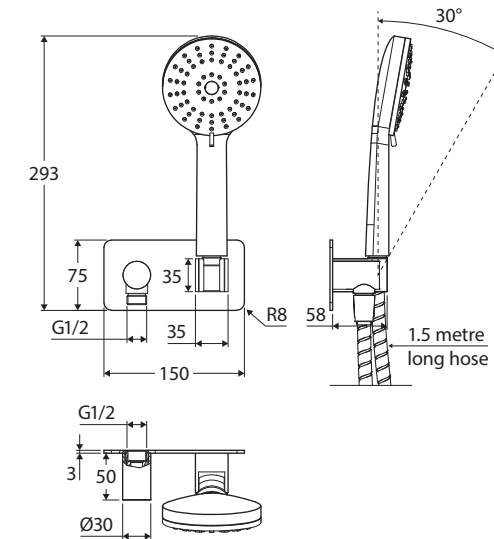

Empire HAND SHOWER SOFT SQUARE PLATE

Features

- Designed to complement the shower or bath
- All-in-one water inlet and mounting bracket
- Tilt function
- Made from solid brass
- 1.5 metre stainless steel flexible hose
- **WELS 3 Star rated, 9L/min**

EMPIRE Multifunction Hand Piece (MSH020):

- Three water-flow settings: normal, massage or combination
- Easy to clean TPR nozzles
- Made from ABS

Available in

Polished Chrome
433108

Cleaning & Care

- Regularly clean with mild soapy water using a microfibre cloth.
- In highly polluted or coastal locations, we recommend cleaning 2-3 times per week.
- Do not use harsh detergents, bleach, cream cleaners or citrus based cleaners. These substances are abrasive and will damage the surface.
- Do not use undue pressure and wipe in one direction only.

We aim to ensure that specifications are correct at the time of publication. All measurements are shown in millimetres. Always use measurements of actual product received for final specification as the technical drawing may contain differences. Due to printing limitations, physical colour may vary from the image shown. Fienza reserves the right to make modifications without prior notice.