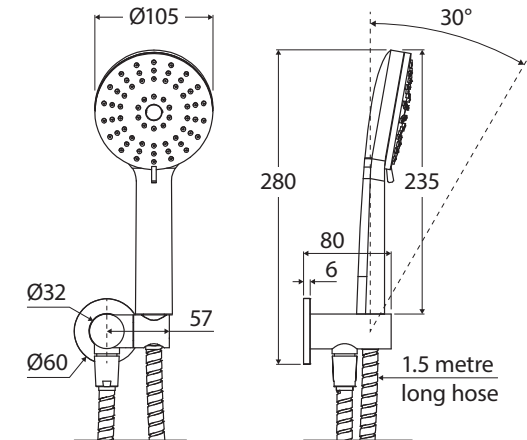

### ROUND PLATE

#### Features

- Designed to complement the shower or bath
- All-in-one water inlet and mounting bracket
- Tilt function
- Made from solid brass
- 1.5 metre stainless steel flexible hose
- **WELS 3 Star rated, 9L/min**

#### EMPIRE Multifunction Hand Piece (MSH020):

- Three water-flow settings: normal, massage or combination
- Easy to clean TPR nozzles
- Made from ABS

We aim to ensure that specifications are correct at the time of publication. All measurements are shown in millimetres. Always use measurements of actual product received for final specification as the technical drawing may contain differences. Due to printing limitations, physical colour may vary from the image shown. Fienza reserves the right to make modifications without prior notice.