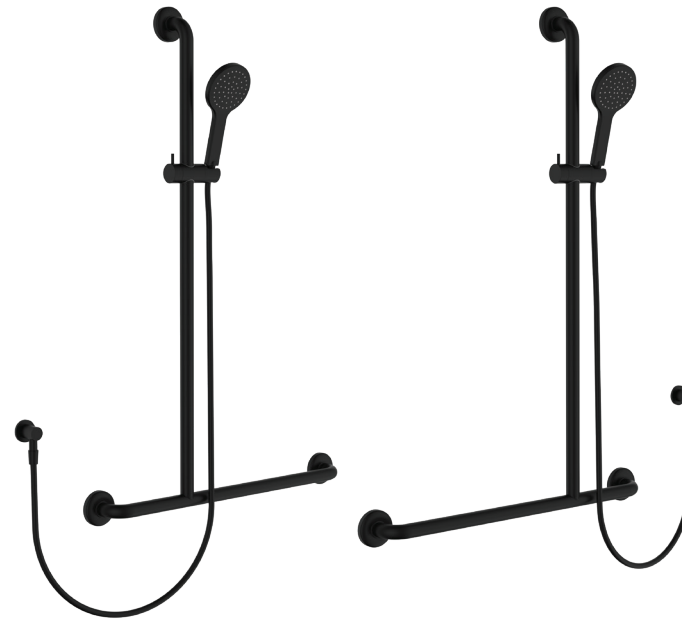

Hustle Care INVERTED T RAIL SHOWER

Features

- Electroplated matte black finish
- **WELS 3 Star rated, 9L/min**

Rail:

- Slider to adjust height and angle of hand shower
- Backflow prevention dual check/non-return valve
- Made from stainless steel
- ABS slider
- Deluxe stainless steel elbow
- 1.5 metre matte black PVC hose

KAYA Hand Piece (MSH115B):

- Single water-flow setting
- Easy to clean TPR nozzles
- Made from ABS

Please note: This product may have a visible Watermark logo.

Available in

Left-Hand
444113BLH

Right-Hand
444113BRH