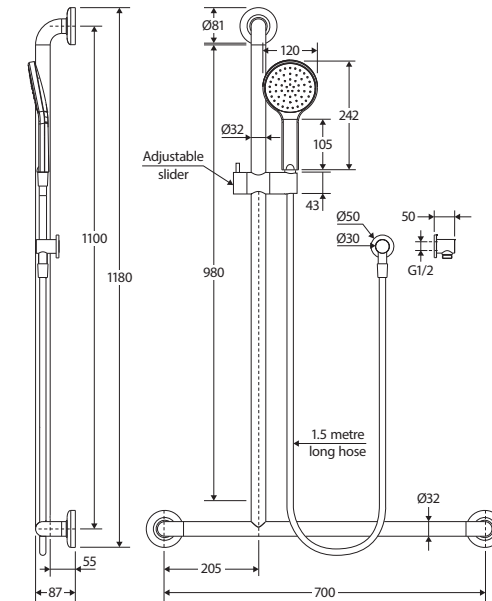

Hustle Care INVERTED T RAIL SHOWER

Features

- Electroplated matte black finish
- **WELS 3 Star rated, 9L/min**

Rail:

- Slider to adjust height and angle of hand shower
- Backflow prevention dual check/non-return valve
- Made from stainless steel
- ABS slider
- Deluxe stainless steel elbow
- 1.5 metre matte black PVC hose

KAYA Hand Piece (MSH115B):

- Single water-flow setting
- Easy to clean TPR nozzles
- Made from ABS

Please note: This product may have a visible Watermark logo.

Available in

Left-Hand
444113BLH

Right-Hand
444113BRH

We aim to ensure that specifications are correct at the time of publication. All measurements are shown in millimetres. Always use measurements of actual product received for final specification as the technical drawing may contain differences. Due to printing limitations, physical colour may vary from the image shown. Fienza reserves the right to make modifications without prior notice.