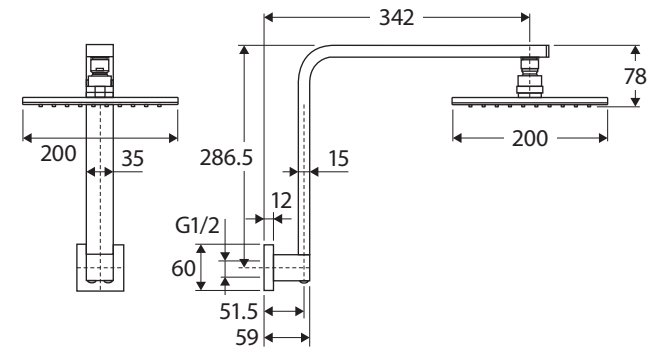

## SHOWER ARM SET

### Features

- Electroplated matte black finish
- Fixed position
- Made from solid brass
- Female 1/2" BSP inlet
- **WELS 3 Star rated, 9L/min**

We aim to ensure that specifications are correct at the time of publication. All measurements are shown in millimetres. Always use measurements of actual product received for final specification as the technical drawing may contain differences. Due to printing limitations, physical colour may vary from the image shown. Fienza reserves the right to make modifications without prior notice.