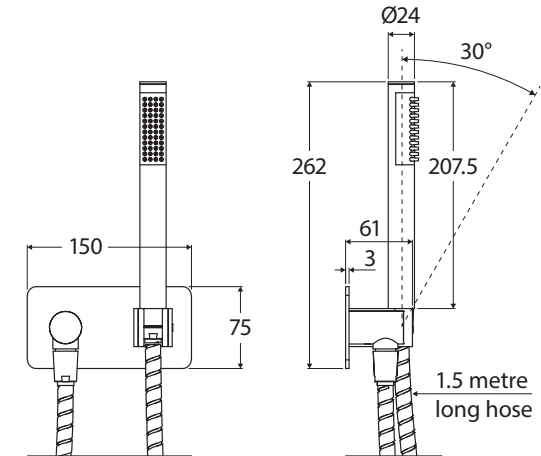

Hustle

HAND SHOWER

SOFT SQUARE PLATE

Features

- Designed to complement the shower or bath
- All-in-one water inlet and mounting bracket
- Tilt function
- Made from solid brass
- 1.5 metre flexible PVC hose
- **WELS 3 Star rated, 9L/min**

HUSTLE Hand Piece (MSH104B):

- Single water-flow setting
- Easy to clean, durable silicone nozzles
- Made from solid brass

Available in

Electroplated
Matte Black
433112B

Cleaning & Care

- Regularly clean with mild soapy water using a microfibre cloth.
- In highly polluted or coastal locations, we recommend cleaning 2-3 times per week.
- Do not use harsh detergents, bleach, cream cleaners or citrus based cleaners. These substances are abrasive and will damage the surface.
- Do not use undue pressure and wipe in one direction only.

We aim to ensure that specifications are correct at the time of publication. All measurements are shown in millimetres. Always use measurements of actual product received for final specification as the technical drawing may contain differences. Due to printing limitations, physical colour may vary from the image shown. Fienza reserves the right to make modifications without prior notice.