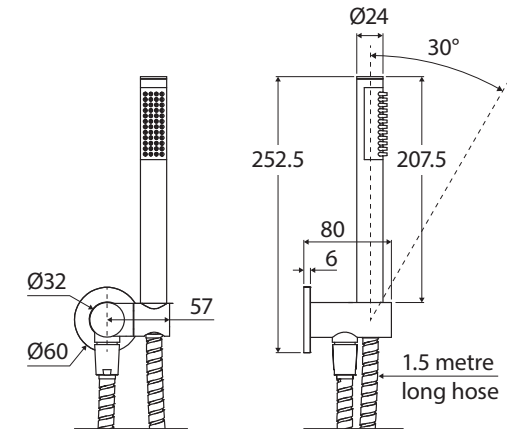

Hustle

HAND SHOWER

ROUND PLATE

Features

- Designed to complement the shower or bath
- All-in-one water inlet and mounting bracket
- Tilt function
- Made from solid brass
- 1.5 metre flexible PVC hose
- **WELS 3 Star rated, 9L/min**

HUSTLE Hand Piece (MSH104B):

- Single water-flow setting
- Easy to clean, durable silicone nozzles
- Made from solid brass

Available in

Electroplated
Matte Black
433203B

Cleaning & Care

- Regularly clean with mild soapy water using a microfibre cloth.
- In highly polluted or coastal locations, we recommend cleaning 2-3 times per week.
- Do not use harsh detergents, bleach, cream cleaners or citrus based cleaners. These substances are abrasive and will damage the surface.
- Do not use undue pressure and wipe in one direction only.

We aim to ensure that specifications are correct at the time of publication. All measurements are shown in millimetres. Always use measurements of actual product received for final specification as the technical drawing may contain differences. Due to printing limitations, physical colour may vary from the image shown. Fienza reserves the right to make modifications without prior notice.