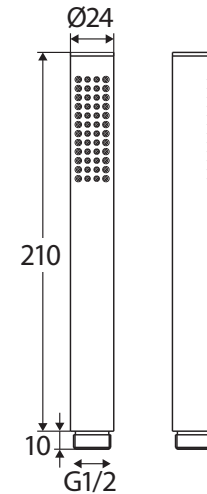

Hustle

HAND PIECE

Features

- Single water-flow setting
- Easy to clean, durable silicone nozzles
- Made from solid brass
- **WELS 3 Star rated, 9L/min**

Available in

Electroplated
Matte Black
MSH104B

Cleaning & Care

We aim to ensure that specifications are correct at the time of publication. All measurements are shown in millimetres. Always use measurements of actual product received for final specification as the technical drawing may contain differences. Due to printing limitations, physical colour may vary from the image shown. Fienza reserves the right to make modifications without prior notice.