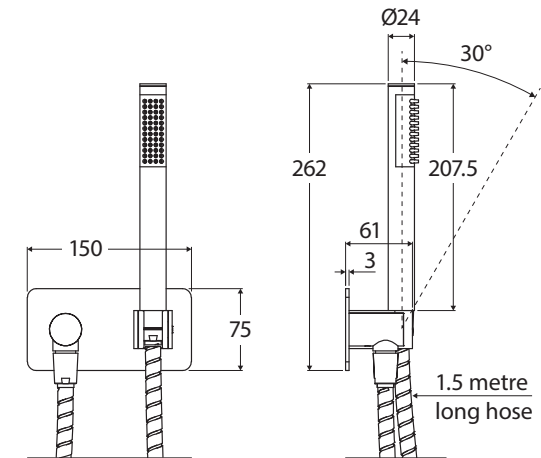

Isabella

HAND SHOWER

SOFT SQUARE PLATE

Features

- Designed to complement the shower or bath
- All-in-one water inlet and mounting bracket
- Tilt function
- Made from solid brass
- 1.5 metre stainless steel flexible hose
- **WELS 3 Star rated, 9L/min**

ISABELLA Hand Piece (MSH104):

- Single water-flow setting
- Easy to clean, durable silicone nozzles
- Made from solid brass

Available in

Polished
Chrome
433112

PVD
Brushed Nickel
433112BN

PVD
Gun Metal
433112GM

We aim to ensure that specifications are correct at the time of publication. All measurements are shown in millimetres. Always use measurements of actual product received for final specification as the technical drawing may contain differences. Due to printing limitations, physical colour may vary from the image shown. Fienza reserves the right to make modifications without prior notice.